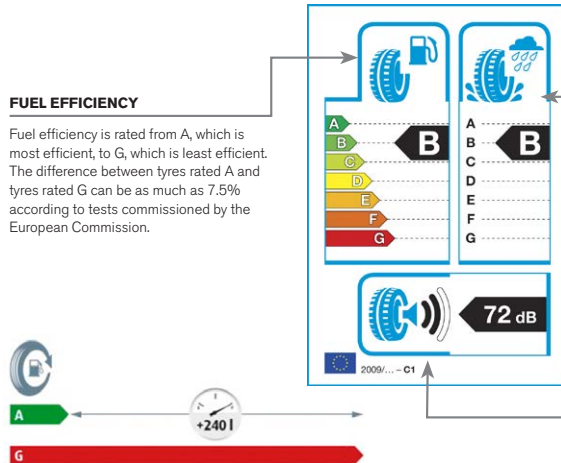

THE EU TYRE LABELLING

Tyre labels is mandatory within the European Union.

FUEL EFFICIENCY

Fuel efficiency is rated from A, which is most efficient, to G, which is least efficient. The difference between tyres rated A and tyres rated G can be as much as 7.5% according to tests commissioned by the European Commission.