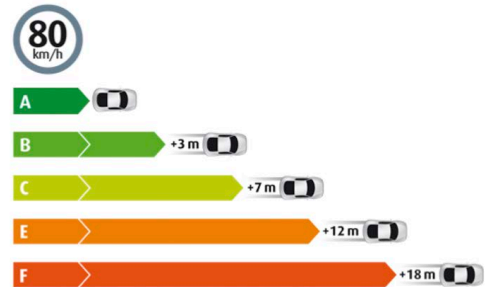

WET GRIP

The braking distance could differ as much as 30%, which means up to 18 metres for an average car travelling at a speed of 80 km/h.