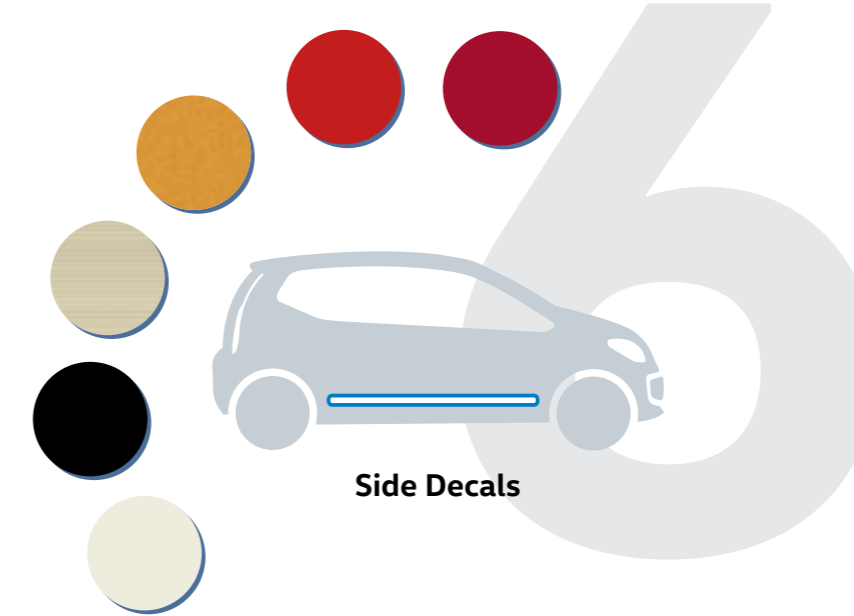

Volkswagen

The new up!

As individual as you are: the new up!

The new up! offers a myriad of ways to celebrate your individuality. A choice of new colours for the body, roof, door mirrors, side decals and dashpad enables you to create the look that's right for you, enhanced by a sharp new design featuring new bumpers, wheels, LED daytime running lights and mirror housings with integrated indicators, not to mention a host of refinements and new equipment. It's time to express yourself with the fun new up!

01 The new up! is a breath of fresh air. Newly designed rear tail lights fit seamlessly into the rear design, enhancing its distinctive new look.

02 The surprisingly spacious, redesigned interior seats four comfortably and offers a high level of specification. A choice of new colours and designs for the dashpad allows you to further personalise your new up!, while smartphone integration increases connectivity and functionality, and refinements such as new seat designs and a multifunction leather steering wheel add both comfort and luxury.

Front cover model shown is new High up! with optional Black roof pack, 17" 'Polygon Black' alloy wheels, City emergency braking pack and metallic paint.

Interior shown is new High up! with optional City emergency braking pack and climate control electronic air conditioning.

It's all about self-expression.

With more than a thousand potential colour combinations, the spotlight is clearly on individuality in the new up! A choice of thirteen body colours, five door mirror colours, three roof colours, six alloy wheel colours, six side decal colours and nine upper dashpad colours lets you create a look that is 100% you. It's time to get creative!