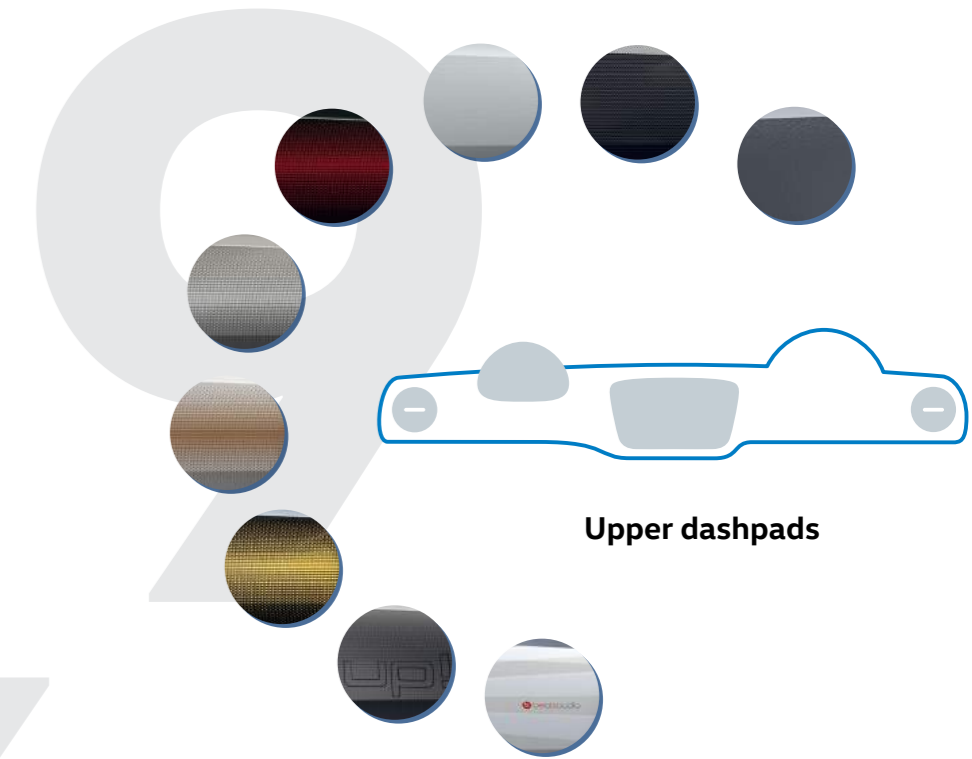

Volkswagen

The new up!

As individual as you are: the new up!

The new up! offers a myriad of ways to celebrate your individuality. A choice of new colours for the body, roof, door mirrors, side decals and dashpad enables you to create the look that's right for you, enhanced by a sharp new design featuring new bumpers, wheels, LED daytime running lights and mirror housings with integrated indicators, not to mention a host of refinements and new equipment. It's time to express yourself with the fun new up!

01 The new up! is a breath of fresh air. Newly designed rear tail lights fit seamlessly into the rear design, enhancing its distinctive new look.

02 The surprisingly spacious, redesigned interior seats four comfortably and offers a high level of specification. A choice of new colours and designs for the dashpad allows you to further personalise your new up!, while smartphone integration increases connectivity and functionality, and refinements such as new seat designs and a multifunction leather steering wheel add both comfort and luxury.

Front cover model shown is new High up! with optional Black roof pack, 17" 'Polygon Black' alloy wheels, City emergency braking pack and metallic paint.

Interior shown is new High up! with optional City emergency braking pack and climate control electronic air conditioning.

It's all about self-expression.

With more than a thousand potential colour combinations, the spotlight is clearly on individuality in the new up! A choice of thirteen body colours, five door mirror colours, three roof colours, six alloy wheel colours, six side decal colours and nine upper dashpad colours lets you create a look that is 100% you. It's time to get creative!