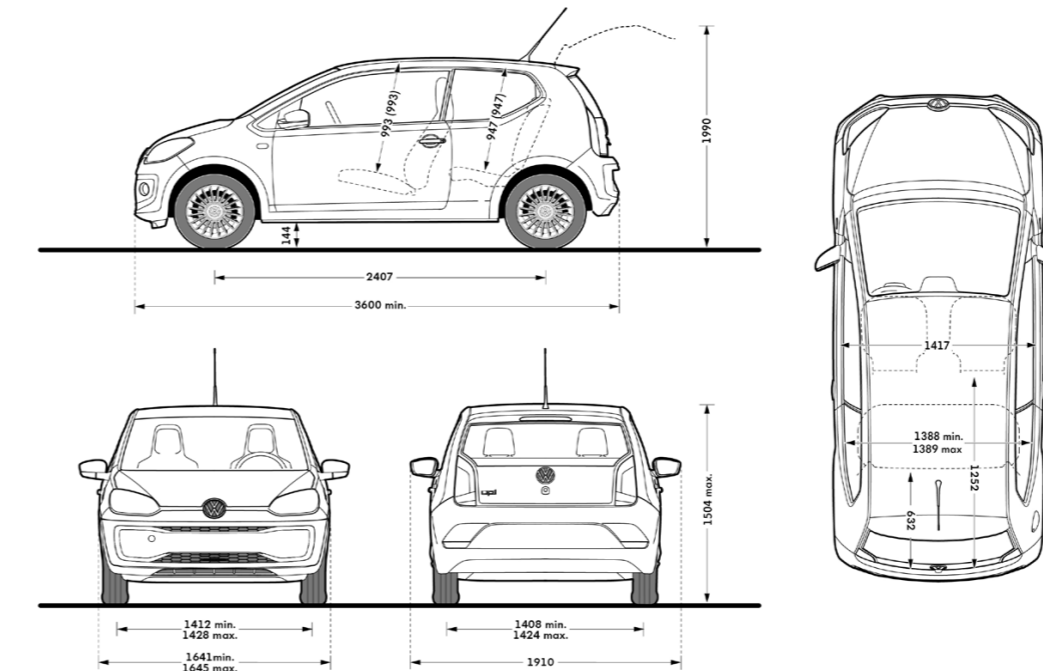

Exterior dimensions

Length, mm	3600
Width – including door mirrors, mm	1910
Width – excluding door mirrors – 3-door/5-door, mm	1641/1645
Height, mm	1504
Height – opened tailgate/floor, mm	1990
Wheelbase, mm	2407
Turning circle, m	9.8