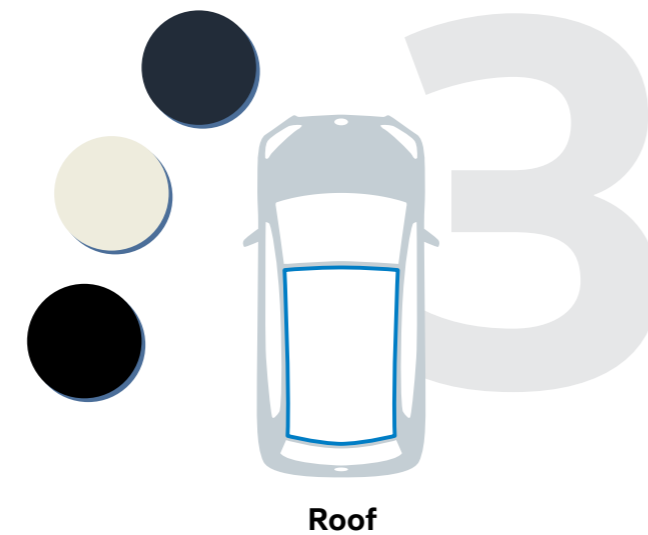

It's all about self-expression.

With more than a thousand potential colour combinations, the spotlight is clearly on individuality in the new up! A choice of thirteen body colours, five door mirror colours, three roof colours, six alloy wheel colours, six side decal colours and nine upper dashpad colours lets you create a look that is 100% you. It's time to get creative!